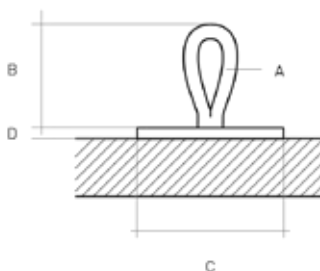

ROPEYE XS

Ropeye har to forskellige typer af XS loops: Carbon og Glasfiber.

Limes fast.

CARBON