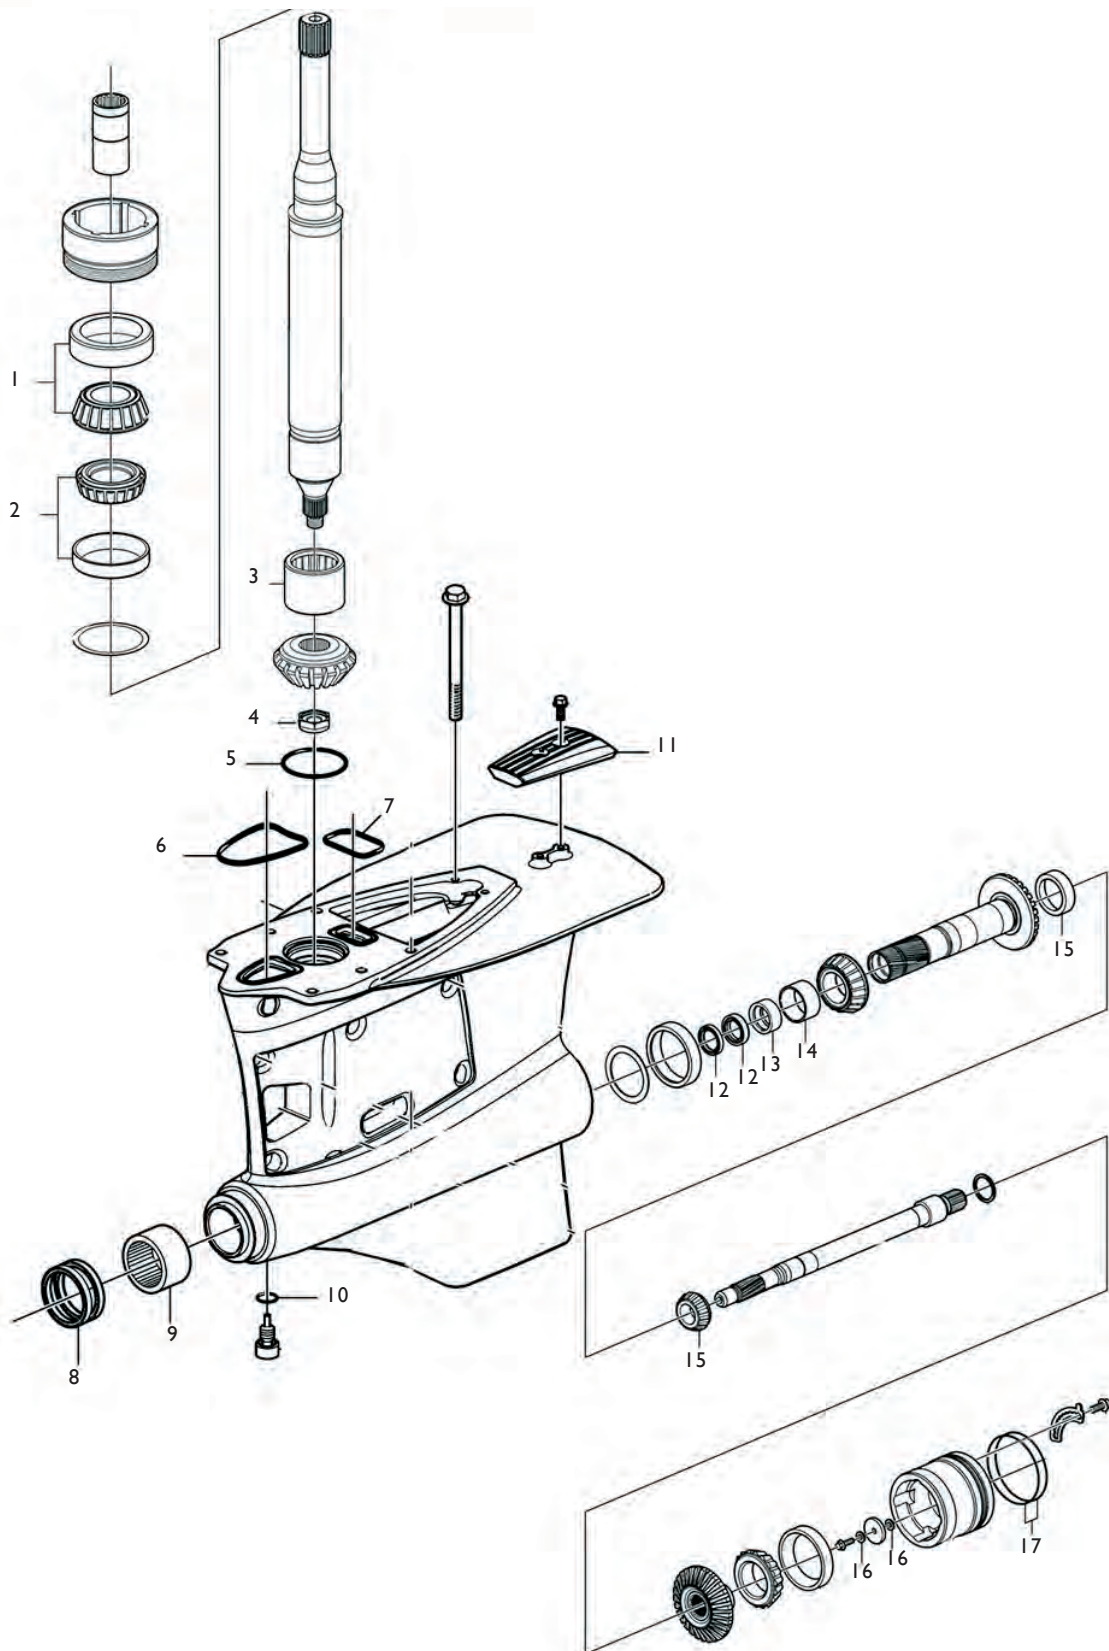

Underhus/Lower unit
FWD

Spare parts from Sweden

Underhus/Lower unit FWD

Bild/ Picture	Art. nr/ Part no	Ersätter/Replaces	Benämning/ Description
1	19250	3854250	Rulllager/Roller bearing
2	19249	3854249	Rulllager/Roller bearing
3	19654	184654	Nållager/ Needle roller bearing
5	19566	3852866	O-ring
6	19456	22430456	Packning/Gasket
7	19786	3889786	Packning/Gasket
8	19407	851407	Packbox/Seal
9	19859	183859	Nållager/ Needle roller bearing
10	14114	955972	O-ring
11	I-10289	3888813 + 3888816	Anodsats aluminium/ Anode kit aluminum
12	19871	853871, 853807+853808	Packbox I par/ Oil seal I pair
13	19272	183272	Nållager/ Needle roller bearing
14	19683	184683	Innerring/Inner ring
15	19691	184691	Rulllager/Roller bearing
16	17893	955893	Bricka/Washer
17	19259	925259	O-ring