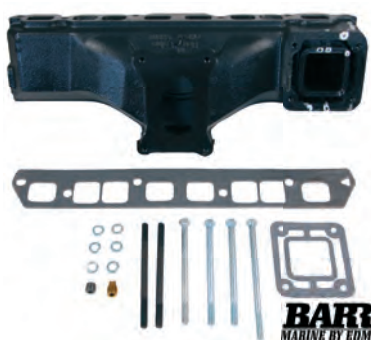

3.0

3.0GSP-A, 3.0GPS-B, 3.0GSP-C, 3.0SM-A, 3.0GSM-B, 3.0GSM-C,
3.0LM-C, 3.0LP-C, 3.0GLP-D, 3.0GLP-E, 3.0GLP-J, 3.0GLP-N,
3.0GLMMDA, 3.0SPMDA, 3.0SMHUB, 3.0SPHUB, 3.0SMNCA, 3.0SPNCA,
3.0SGMNCS, 3.0GSPNCS, 3.0GSM LKD, 3.0GSP LKD, 3.0GSMWTR,
3.0GSMWTS, 3.0GSPWTR, 3.0GSPWTS, 3.0GSMEFS, 3.0GSPEFS,
3.0GSMBY, 3.0GSPBY

Art. nr/Part no	Ersätter/Replaces
16870	3858870