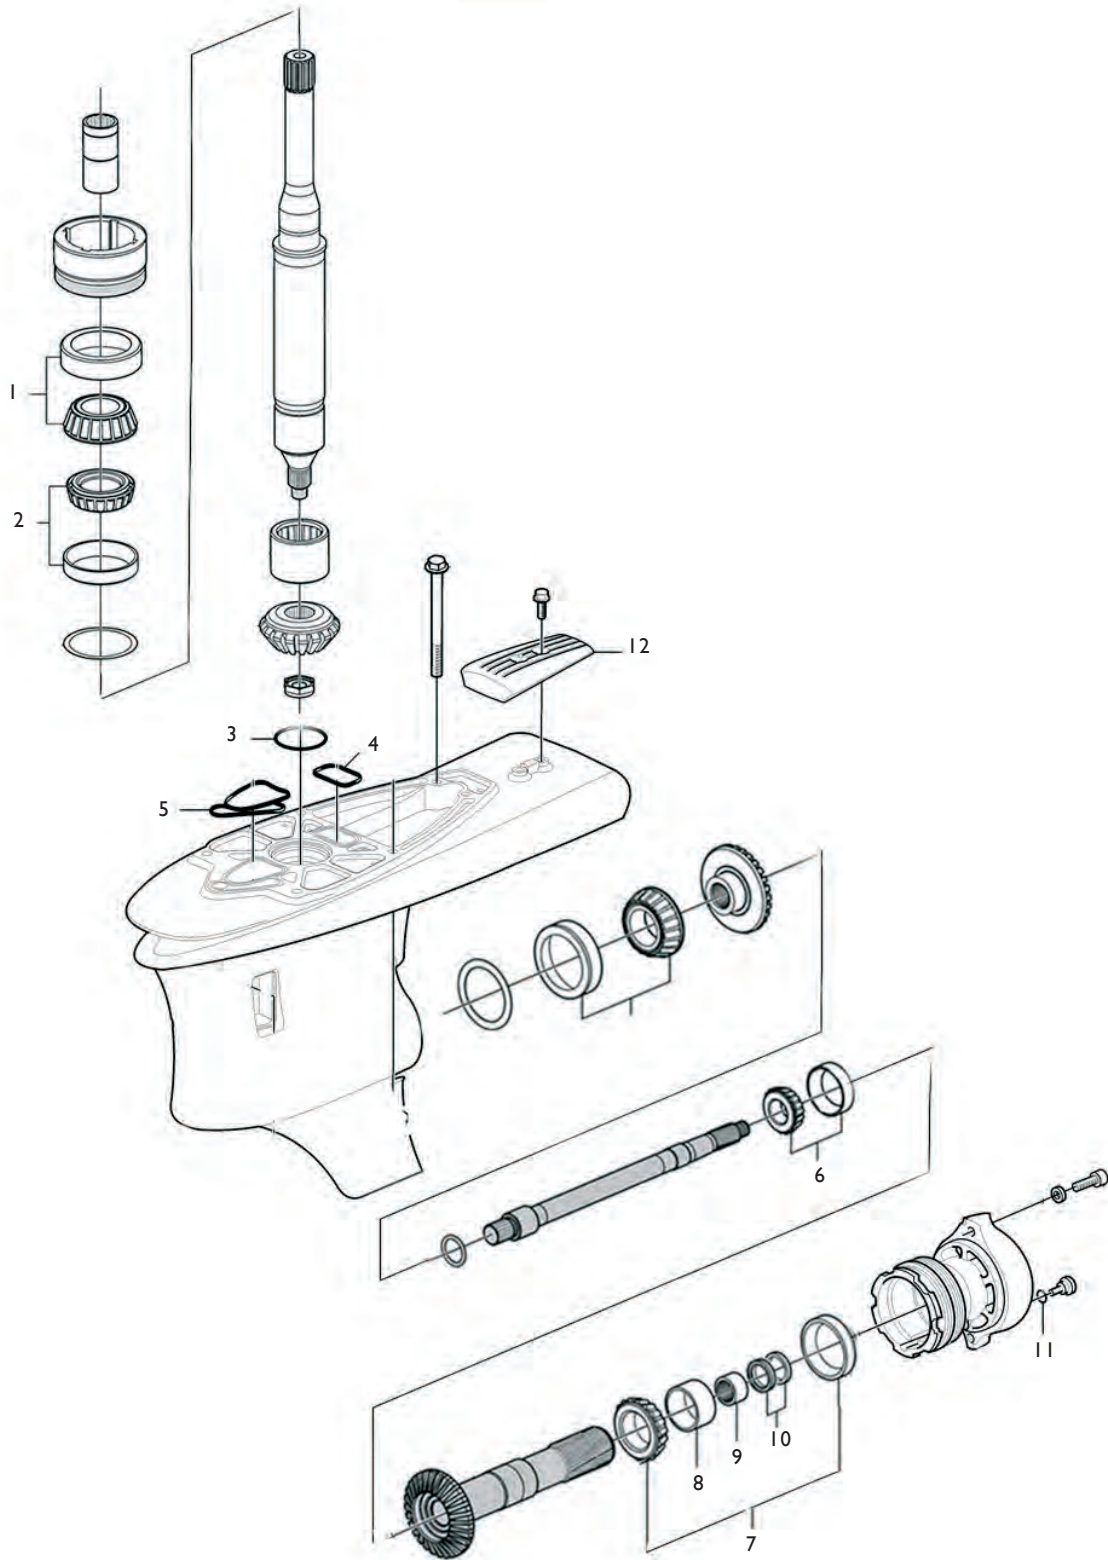

**Underhus/Lower unit
DPS-A, DPS-B**

Underhus/Lower unit DPS-A, DPS-B

Bild/ Picture	Art. nr/ Part no	Ersätter/Replaces	Benämning/ Description
1	19250	3854250	Rulllager/Roller bearing
2	19249	3854249	Rulllager/Roller bearing
3	19566	3852866	O-ring
4	19786	3889786	Packning/Gasket
5	19784	3889784	Packning/Gasket
6	19691	3859038	Rulllager/Roller bearing
7	19765	184765	Rulllager/Roller bearing
8	19683	184683	Innerring/Inner ring
9	19272	183272	Nållager/ Needle bearing
10	19871	853871, 853807+853808	Packbox 1 par/ Oil seal 1 pair
11	19081	3855081	O-ring
12	I-10289	3888813 + 3888816	Anodsats aluminium/ Anode kit aluminum