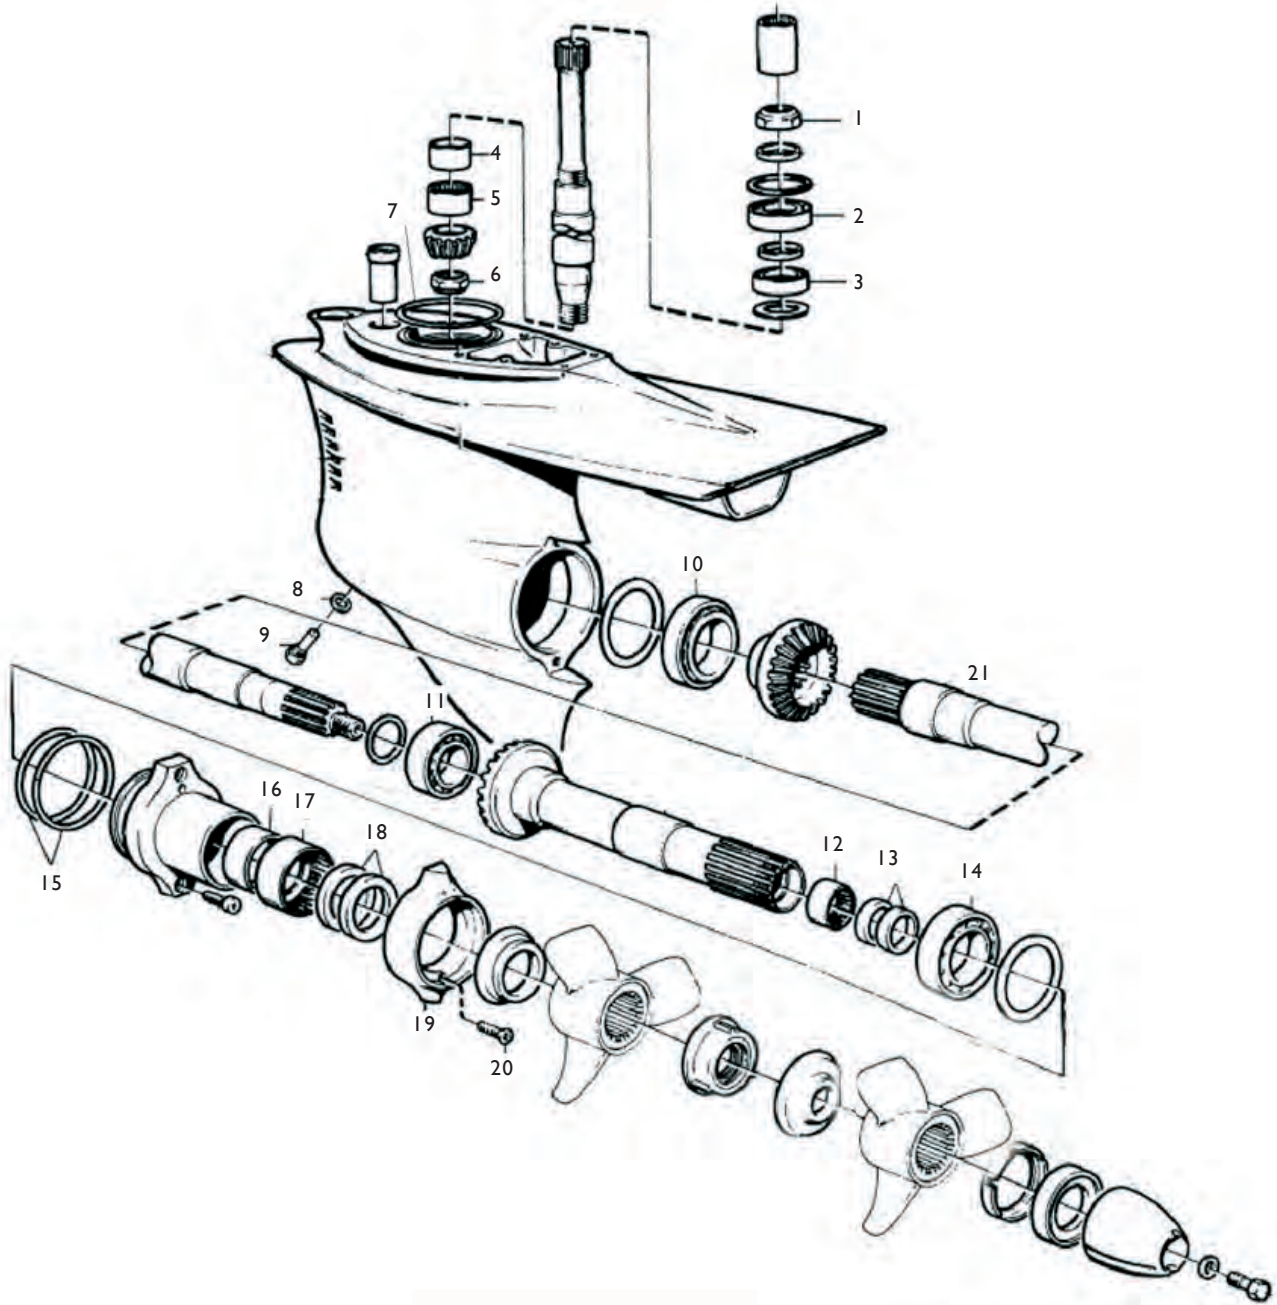

Underhus/Lower unit
DP-CI, DP-DI, DP-E, DP-G

Underhus/Lower unit DP-CI, DP-DI, DP-E, DP-G

Bild/ Picture	Art. nr/ Part no	Ersätter/Replaces	Benämning/ Description
1	19071	969071	Mutter/Nut
2	19072	11072	Kullager/Ball bearing
3	19374	183374	Kullager/Ball bearing
4	19008	184682	Innerring/Inner ring
5	19654	184683	Nållager/ Needle bearing
7	19256	925256	O-ring
8	19974	955974	O-ring
9	18355	852904	Oljeplugg magnetisk/ Drain plug magnetic
10	19044	11044	Rulllager/Ball bearing
11	19691	184691	Rulllager/Ball bearing
12	19272	183272	Nållager/ Needle bearing
13	19871	853871, 853807+853808	Packbox 1 par/ Oil seal 1 pair
14	19765	184765	Rulllager/Ball bearing
15	19258	925258	O-ring
16	19683	184683	Innerring/Inner ring
17	19859	183859	Nållager bussning/ Needle bearing bushing
18	19407	851407	Packbox/Oil seal
19	19821	875821	Zink anod sats/ Zinc anode kit
20	19808	966808	Skruv/Screw
21	19533	872533, 852181	Inre Propelleraxel M20 gänga/Propeller shaft inner M20 threading

Propelleraxel/Propeller shaft

Inre Propelleraxel M20 gänga/Propeller shaft inner M20 threading

Art. nr/Part no	Ersätter/Replaces
19533	872533, 852181