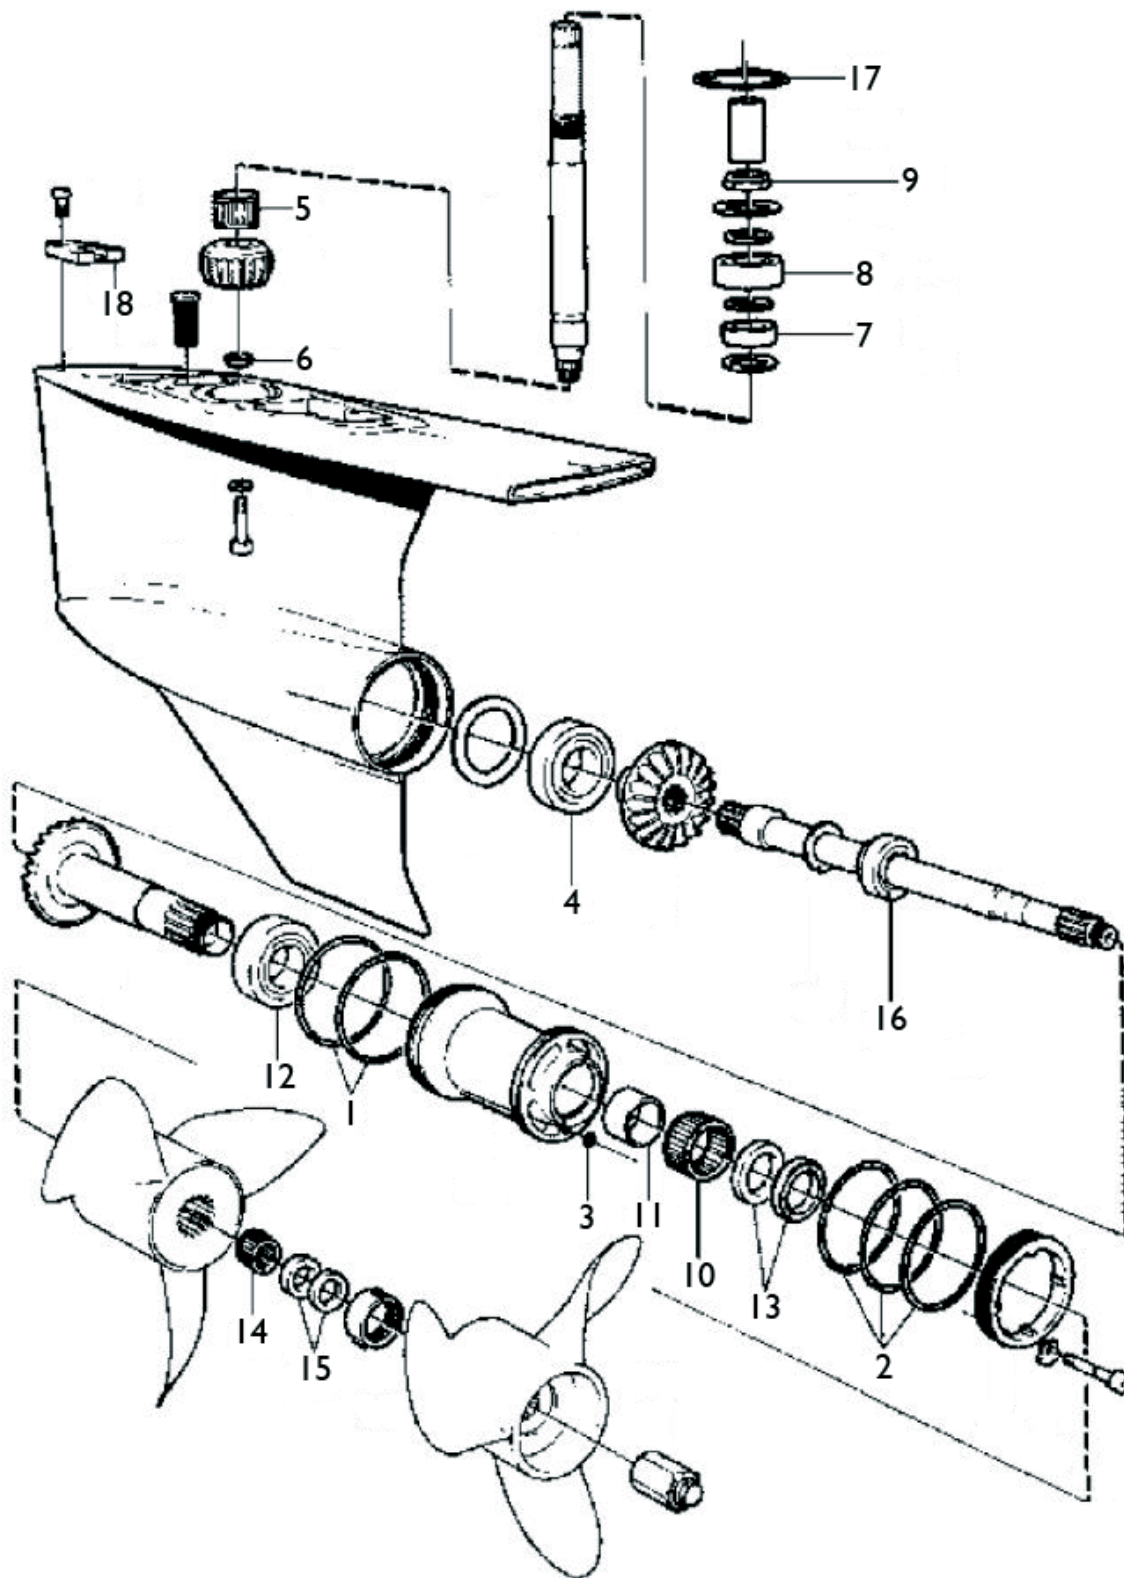

Underhus/Lower unit
DPX-A, DPX-C, DPX-R, DPX-S, DPX-SI

Underhus/Lower unit DPX-A, DPX-C, DPX-R, DPX-S, DPX-SI

Bild/ Picture	Art. nr/ Part no	Ersätter/Replaces	Benämning/ Description
1	19232	873232	O-ring
2	19438	946438	O-ring
3	17981	955981	O-ring
4	19044	11044	Rullager/Roller bearing
5	19654	184654	Nållager/Needle bearing
7	19374	183374	Kullager/Ball bearing
8	19072	11072	Rullager/Roller bearing
9	19071	969071	Mutter/ Round nut
10	19859	183859	Nållager/Needle bearing
11	19683	184683	Innerring/Inner ring
12	19765	184765	Rullager/Roller bearing
13	19407	851407	Packbox/Seal
14	19272	183272	Nållager/Needle bearing
15	19872	853807	Packbox/Seal
16	19691	184691	Rullager/Roller bearing
17	19256	925256	O-ring
18	19638	876638	Zinkanod/Zinc anode