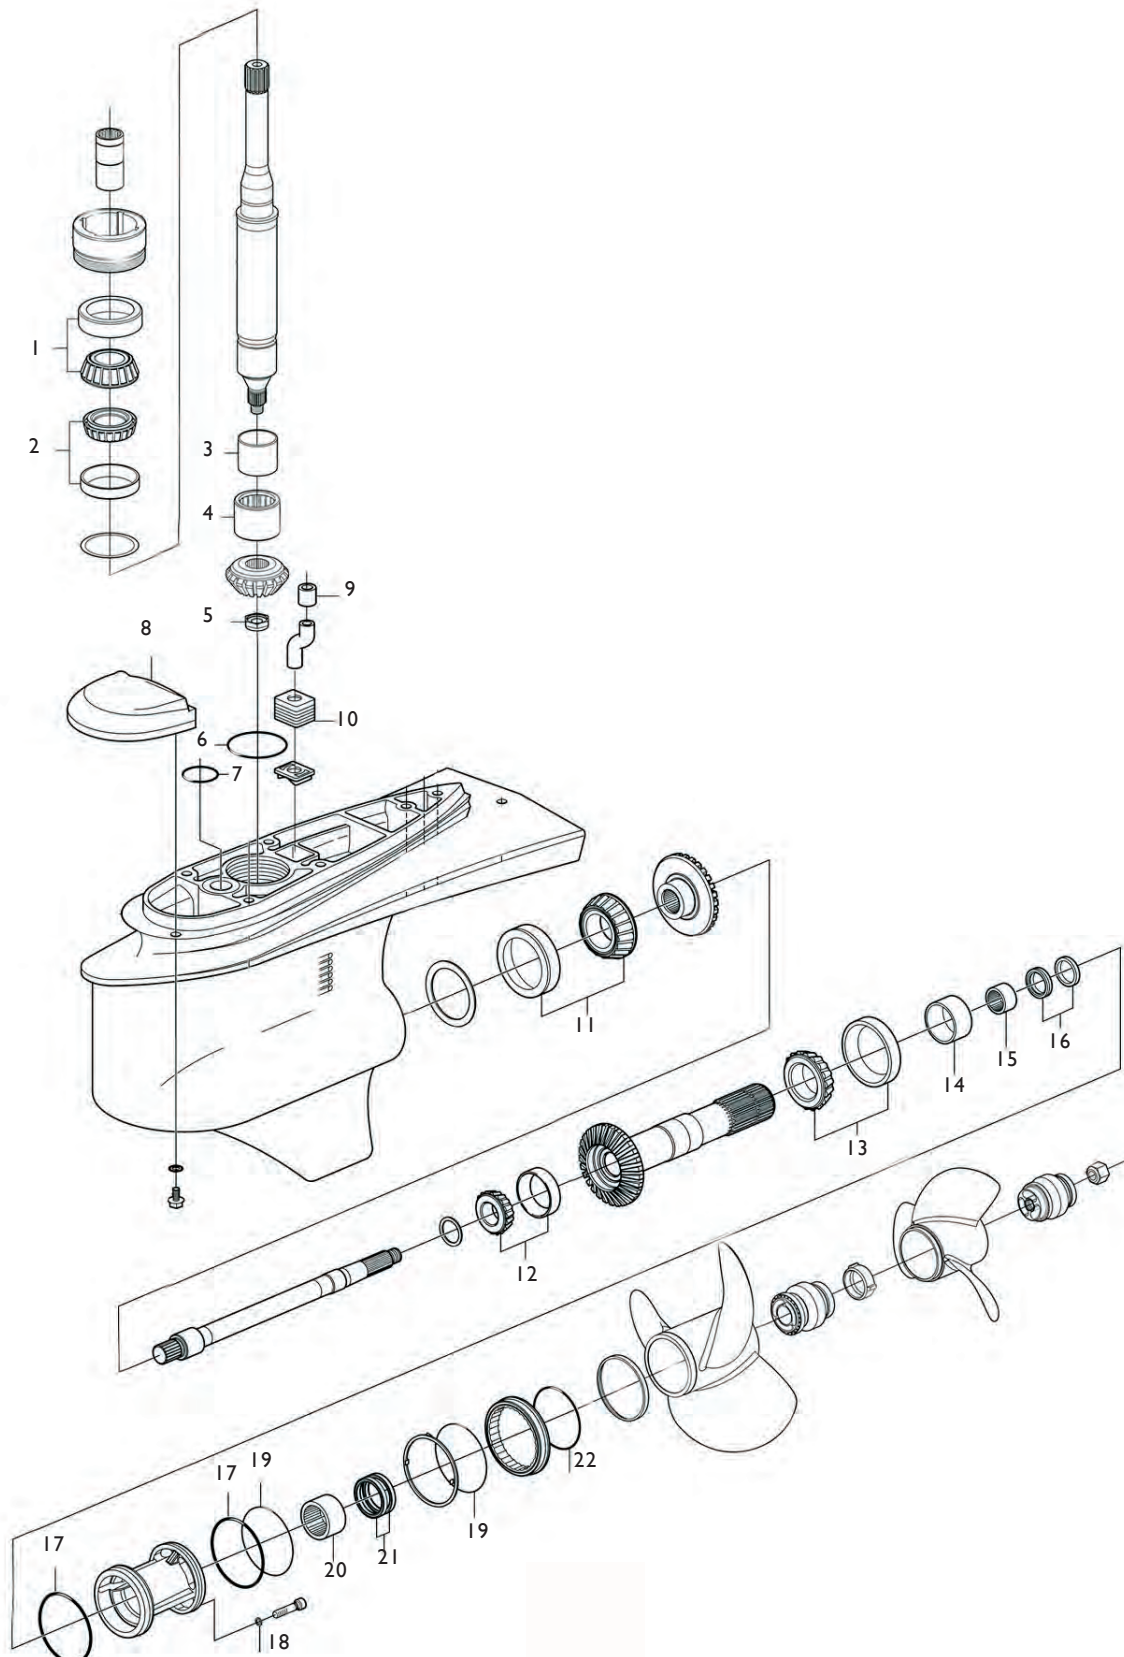

Underhus/Lower unit
DP-S, DP-SI, DP-SM, DP-SMTD, DP-SMTDI

Spare parts from Sweden

Underhus/Lower unit DP-S, DP-SI, DP-SM, DP-SMTD, DP-SMTDI

Bild/ Picture	Art. nr/ Part no	Ersätter/Replaces	Benämning/ Description
1	19250	3854250	Rulllager/Roller bearing
2	19249	3854249	Rulllager/Roller bearing
3	19008	184682	Innerring/Inner ring
4	19654	184654	Nållager/ Needle roller bearing
6	19566	3852866	O-ring
7	19959	3852959	O-ring
8	19411	3855411	Anod/Anode
9	19316	3852315	Tätning/Seal
10	19595	3854595	Tätning/Seal
11	19044	11044	Rulllager/Roller bearing
12	19691	184691, 3859038	Rulllager/Roller bearing
13	19765	184765	Rulllager/Roller bearing
14	19683	184683	Innerring/Inner ring
15	19272	183272	Nållager/ Needle roller bearing
16	19871	853871, 853807 + 853808	Packbox sats/ Oil seal kit
17	19625	3854625	O-ring
18	17981	955981	O-ring
19	19438	946438	O-ring
20	19859	183859	Nållager/ Needle roller bearing
21	19407	851407	Packbox/Oil seal
22	19724	3854624	O-ring