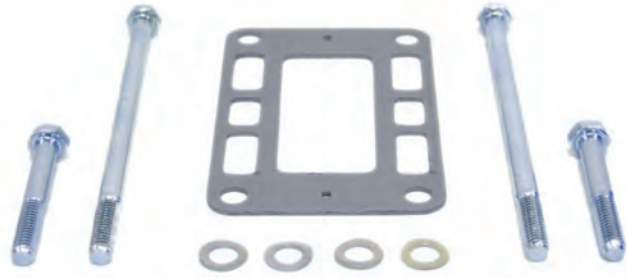

V6

430A, 430B, 431A, 431B, 432A, 434A
AQ175A
AQ205A

2 satser åtgår för komplett motor
2 sets required for compl. engine

Art. nr/Part no	Ersätter/Replaces
22146