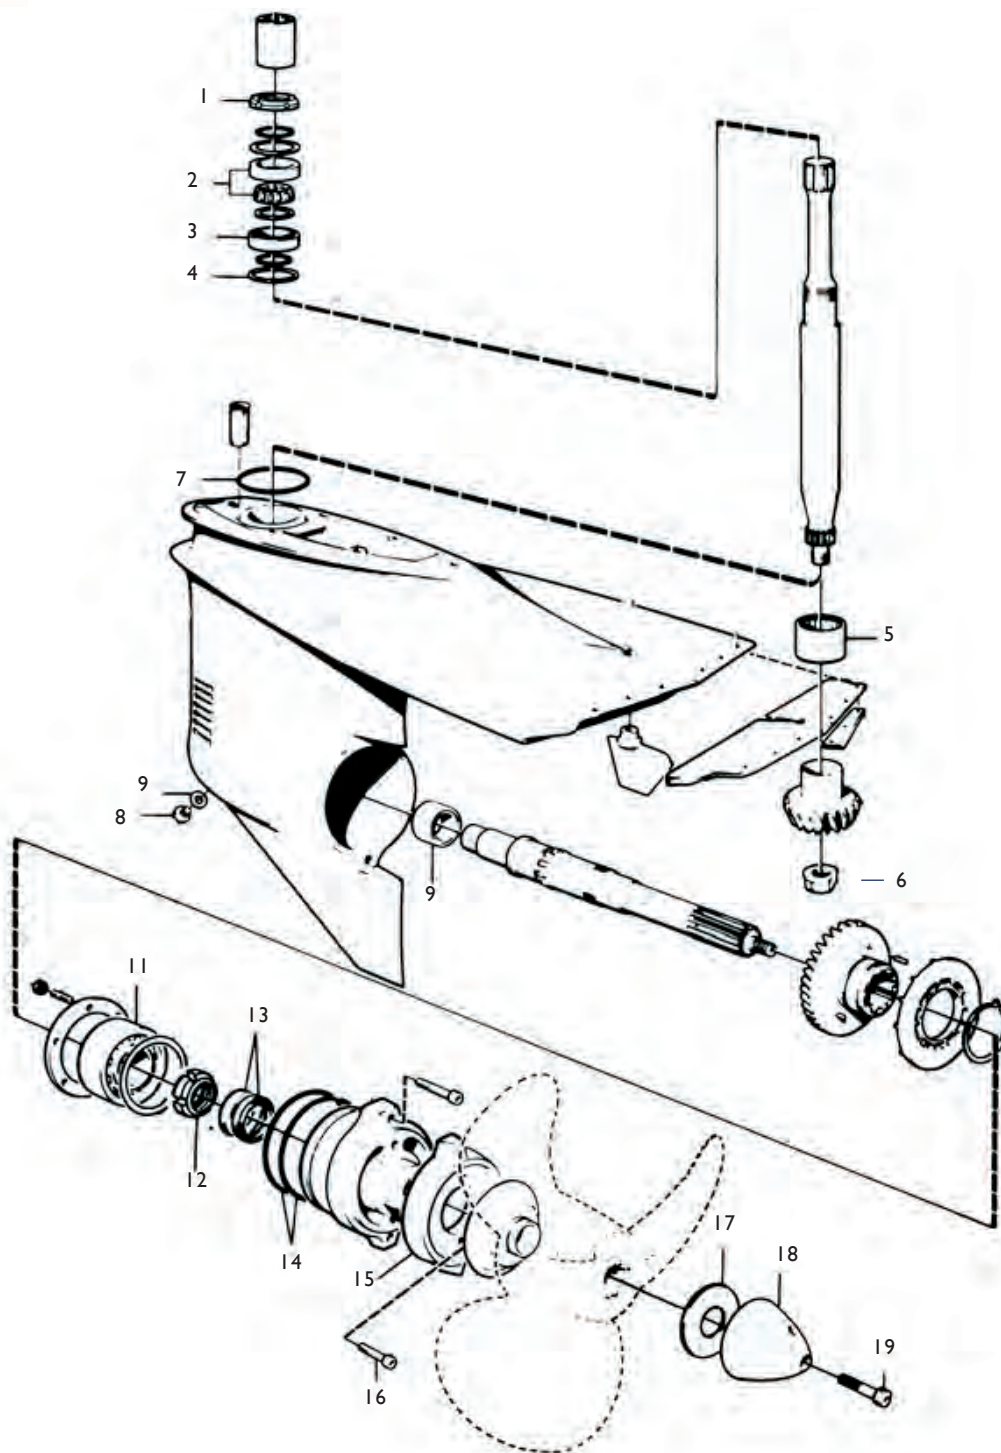

Underhus/Lower unit
SP-A1, SP-A2, SP-C, SP-C1, SP-E

Underhus/Lower unit SP-A1, SP-A2, SP-C, SP-C1, SP-E

Bild/ Picture	Art. nr/ Part no	Ersätter/Replaces	Benämning/ Description
1	19071	969071	Mutter/Nut
2	19072	11072	Kullager/Roller bearing
3	19374	183374	Kullager/Ball bearing
4	19191	832191	Packning/Gasket
5		183497	Nållager/ Needle bearing
6	19300	854300	Mutter/Nut
7	19256	925256	O-ring
8	18354	839354	Oljeplugg/Plug
9	19974	955974	O-ring
10	19390	183390	Nållager/ Needle bearing
11	19541	854541	Rulllager/Ball bearing
13	19426	897426	Packbox/Seal
14	19201	925261	O-ring
15	19815	875815	Zink ring/Zinc ring kit
16	19009	941809	Bult/Bolt
17	19888	850888	Plastbricka/ Plastic washer
18	19785	854045	Propellerkona/ Propeller cone
19	19889	850889	Bult / Bolt