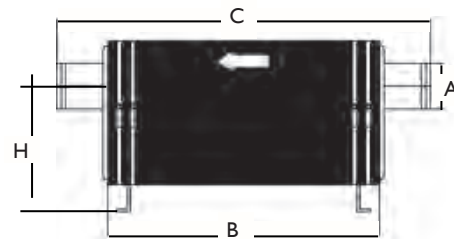

Ljuddämpare Silencer

Art. nr/ Part no	Ersätter/ Replaces	ØA mm	B mm	C mm	H mm	Liter
I6703		40	200	310	155	4,0
I6704		45	200	310	155	4,0
I67041		45	300	410	150	6,0
I6705		51	200	320	150	4,0
I67051		51	300	410	150	6,0
I6706		51	400	510	150	8,0
I6707		57	300	420	150	6,0