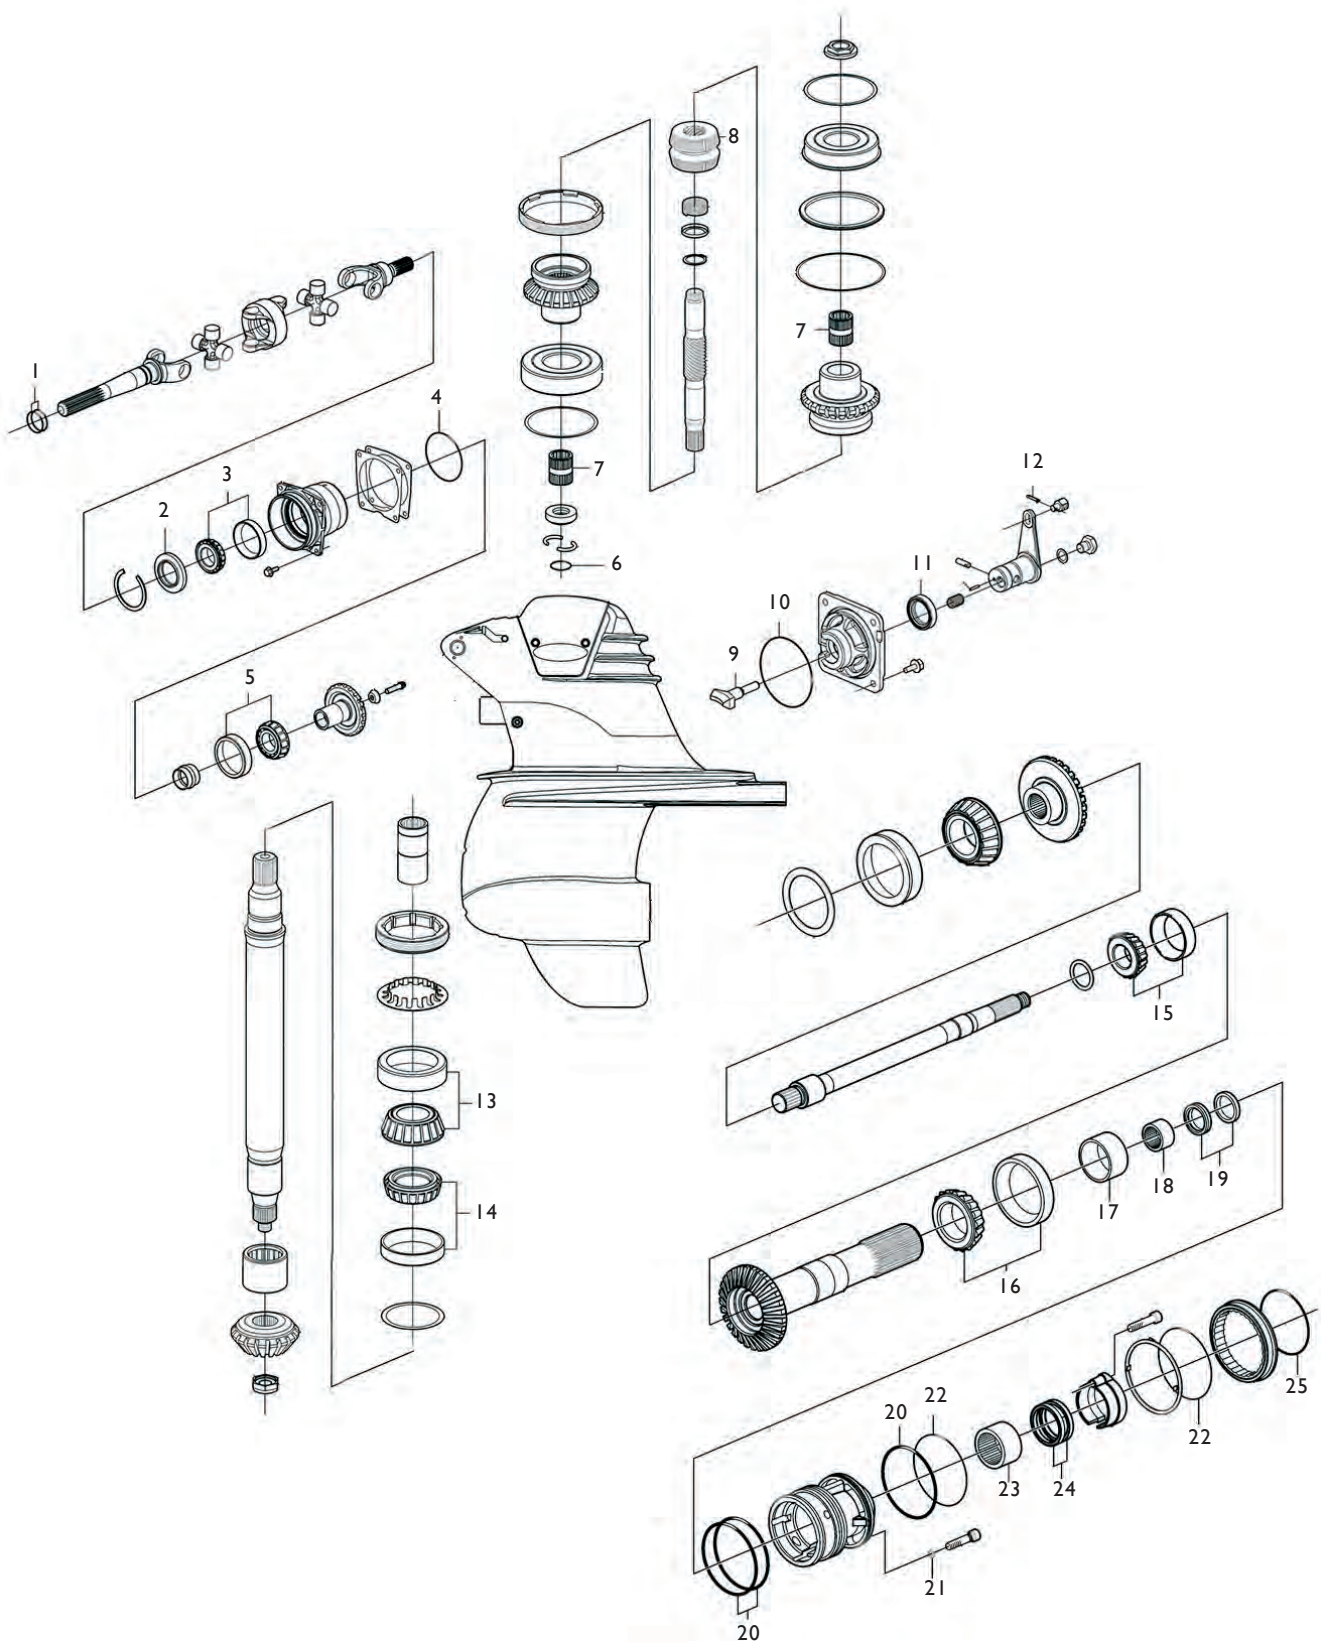

XDP

XDP

Bild/ Picture	Art. nr/ Part no	Ersätter/Replaces	Benämning/ Description
1	19565	3852565, 997368	O-ring
2	18272	3852272	Packbox/Oil seal
3	19247	3850853	Rullager/Roller bearing
4	19095	925095	O-ring
5	19949	3850852	Rullager/Roller bearing
6	18656	949656	O-ring
7	19819	3852390	Nållager/ Needle roller bearing
8	19613	3807613	Växelkona/Clutch cone
9	19646	3856502	Växelförare/Dog
10	19093	925093	O-ring
11	19868	853868	Packbox/Oil seal
12	19480	3854480	Saxpinne/Split pin
13	19250	3854250	Rullager/Roller bearing
14	19249	3854249	Rullager/Roller bearing
15	19691	184691	Rullager/Roller bearing
16	19765	184765	Rullager/Roller bearing
17	19683	184683	Innerring/Inner ring
18	19272	183272	Nållager/ Needle roller bearing
19	19871	853871, 853807 + 853808	Packbox sats/ Seal kit
20	19791	942791	O-ring
21	17981	955981	O-ring
22	19438	946438	O-ring
23	19859	183859	Nållager/ Needle roller bearing
24	19407	851407	Packbox/Seal
25	19865	3852865	O-ring