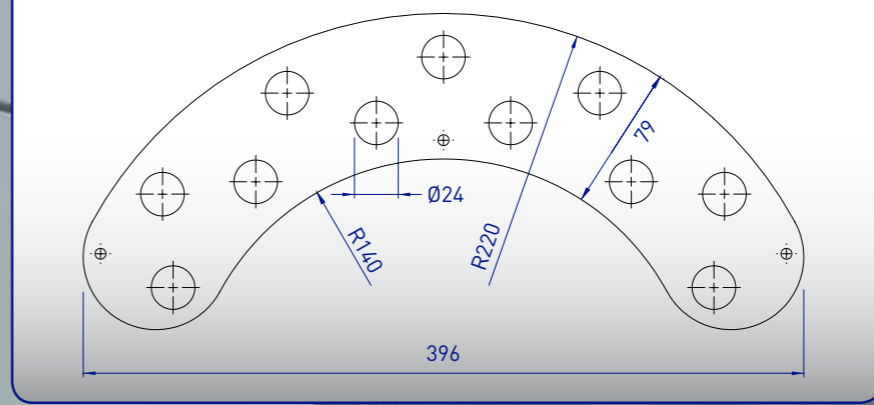

LARGE

- Aluminium with hard anodised finish
- Colour: Anthracite Grey

Part #:	CBA853GY	CBA854GY
Material:	5083	5083
Plate:	3mm	4mm
Length:	396mm	396mm
Width:	79mm	79mm
Weight:	247g	330g
Luff:	21m	25m
Area:	74m ²	105m ²
LOA:	52ft	62.5ft
SWL:	1,923kg	2,850kg