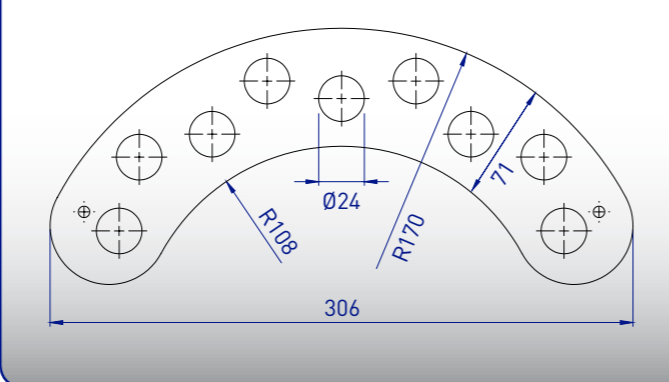

sailmanX Clewboards

These new Clewboards are strong and easy to fit and are suitable for a large range of yachts.

With the increasing popularity of self-tacking jibs they are able to cope with the increased loads created by modern yachts. Made in marine grade aluminium with a hard anodised finish, the use of stainless steel liners allows faster installation. Boards are available in various thicknesses to cover the high loading conditions of these sails.

- New 'Strong Arc' shape – stronger and allows integrated fit and appearance to the sail
- Filleted external edges – on both face and back of plate
- Marine grade alloy – 5083 BS EN 573 3.2009 – highly resistant to sea water
- Designed to fit standard D039S/D039N liners
- The liners complete the assembly making these fast, simple and easy to fit
- Quick fitting thanks to pilot holes for temporary pins - no slipping, forcing or reworking
- No riveting required
- For larger sails clewboards can be layered
- Can be also used in shade sail production

SMALL

- Aluminium with hard anodised finish
- Colour: Anthracite Grey

Part #:	CBA812GY	CBA813GY
Material:	5083	5083
Plate:	2mm	3mm
Length:	201mm	201mm
Width:	42mm	42mm
Weight:	40g	60g
Luff:	13m	15m
Area:	32m²	38m²
LOA:	30ft	37.5ft
SWL:	856kg	1,200kg

MEDIUM

- Aluminium with hard anodised finish
- Colour: Anthracite Grey

Part #:	CBA833GY	CBA834GY
Material:	5083	5083
Plate:	3mm	4mm
Length:	306mm	306mm
Width:	71mm	71mm
Weight:	140g	186g
Luff:	18m	23m
Area:	55m²	89m²
LOA:	45ft	56ft
SWL:	1,748kg	2,500kg

LARGE

- Aluminium with hard anodised finish
- Colour: Anthracite Grey

Part #:	CBA853GY	CBA854GY
Material:	5083	5083
Plate:	3mm	4mm
Length:	396mm	396mm
Width:	79mm	79mm
Weight:	247g	330g
Luff:	21m	25m
Area:	74m²	105m²
LOA:	52ft	62.5ft
SWL:	1,923kg	2,850kg