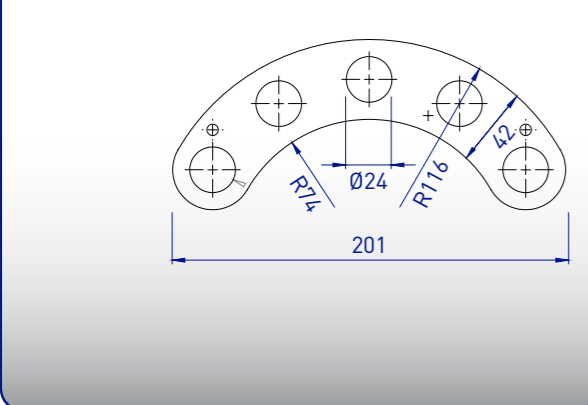

SMALL

- Aluminium with hard anodised finish
- Colour: Anthracite Grey

Part #:	CBA812GY	CBA813GY
Material:	5083	5083
Plate:	2mm	3mm
Length:	201mm	201mm
Width:	42mm	42mm
Weight:	40g	60g
Luff:	13m	15m
Area:	32m²	38m²
LOA:	30ft	37.5ft
SWL:	856kg	1,200kg

MEDIUM

- Aluminium with hard anodised finish
- Colour: Anthracite Grey

Part #:	CBA833GY	CBA834GY
Material:	5083	5083
Plate:	3mm	4mm
Length:	306mm	306mm
Width:	71mm	71mm
Weight:	140g	186g
Luff:	18m	23m
Area:	55m²	89m²
LOA:	45ft	56ft
SWL:	1,748kg	2,500kg