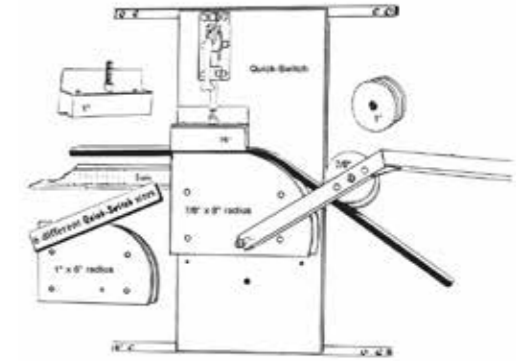

Canopy Deck Fittings

- Canopy Deck Mount fittings for use on stainless steel tubing have been designed specifically for the Marine Cover, Auto & Awning Industries.
- Produced from either type 316 stainless steel with a mirror polished finish or nylon so that they will not corrode.
- Ideal for sprayhoods, biminis, cockpits & Sun Deck Awnings.

Part No.	Description	Finish	Fitting Type	UOM
G590	Canopy Slide Track Unit Set	Nylon / SS 316	Deck	Each
G590C	Canopy Slider Unit Only	Nylon / SS 316	Deck	Each
G603	Universal Deck Fitting	Nylon / SS 316	Deck	Each
G605S	Quick Release Deck Mount	Stainless Steel 316	Deck	Each
G607S	Folding Deck Hinge HD	Stainless Steel 316	Deck	Each
G615S	Universal Deck Hinge Complete	Stainless Steel 316	Deck	Each
G615SQP	Universal Deck Hinge Complete	Stainless Steel 316	Deck	Each
G622S	Deck Hinges Flat Base	Stainless Steel 316	Deck	Each
G623S	Deck Hinges Flat Base	Stainless Steel 316	Deck	Each
G624S	Deck Hinges Flat Base	Stainless Steel 316	Deck	Each
G625LAN	Lanyards 155mm for G625pin	Stainless Steel	Accessories	Each
G625PIN	Quick Release Pins	Stainless Steel 316	Accessories	Each
G625S	Deck Hinges Flat Base	Stainless Steel 316	Deck	Each
G625SQP	Deck Hinges Flat Base	Stainless Steel 316	Deck	Each
G626S	Deck Hinges Concave Base	Stainless Steel 316	Deck	Each
G627PIN	Drop Nose Pins	Stainless Steel 316	Accessories	Each
G629S	Side Mount	Stainless Steel 316	Deck	Each
G692S	Universal Flat Deck Hinge	Stainless Steel 316	Deck	Each

Presses & Tube Bending